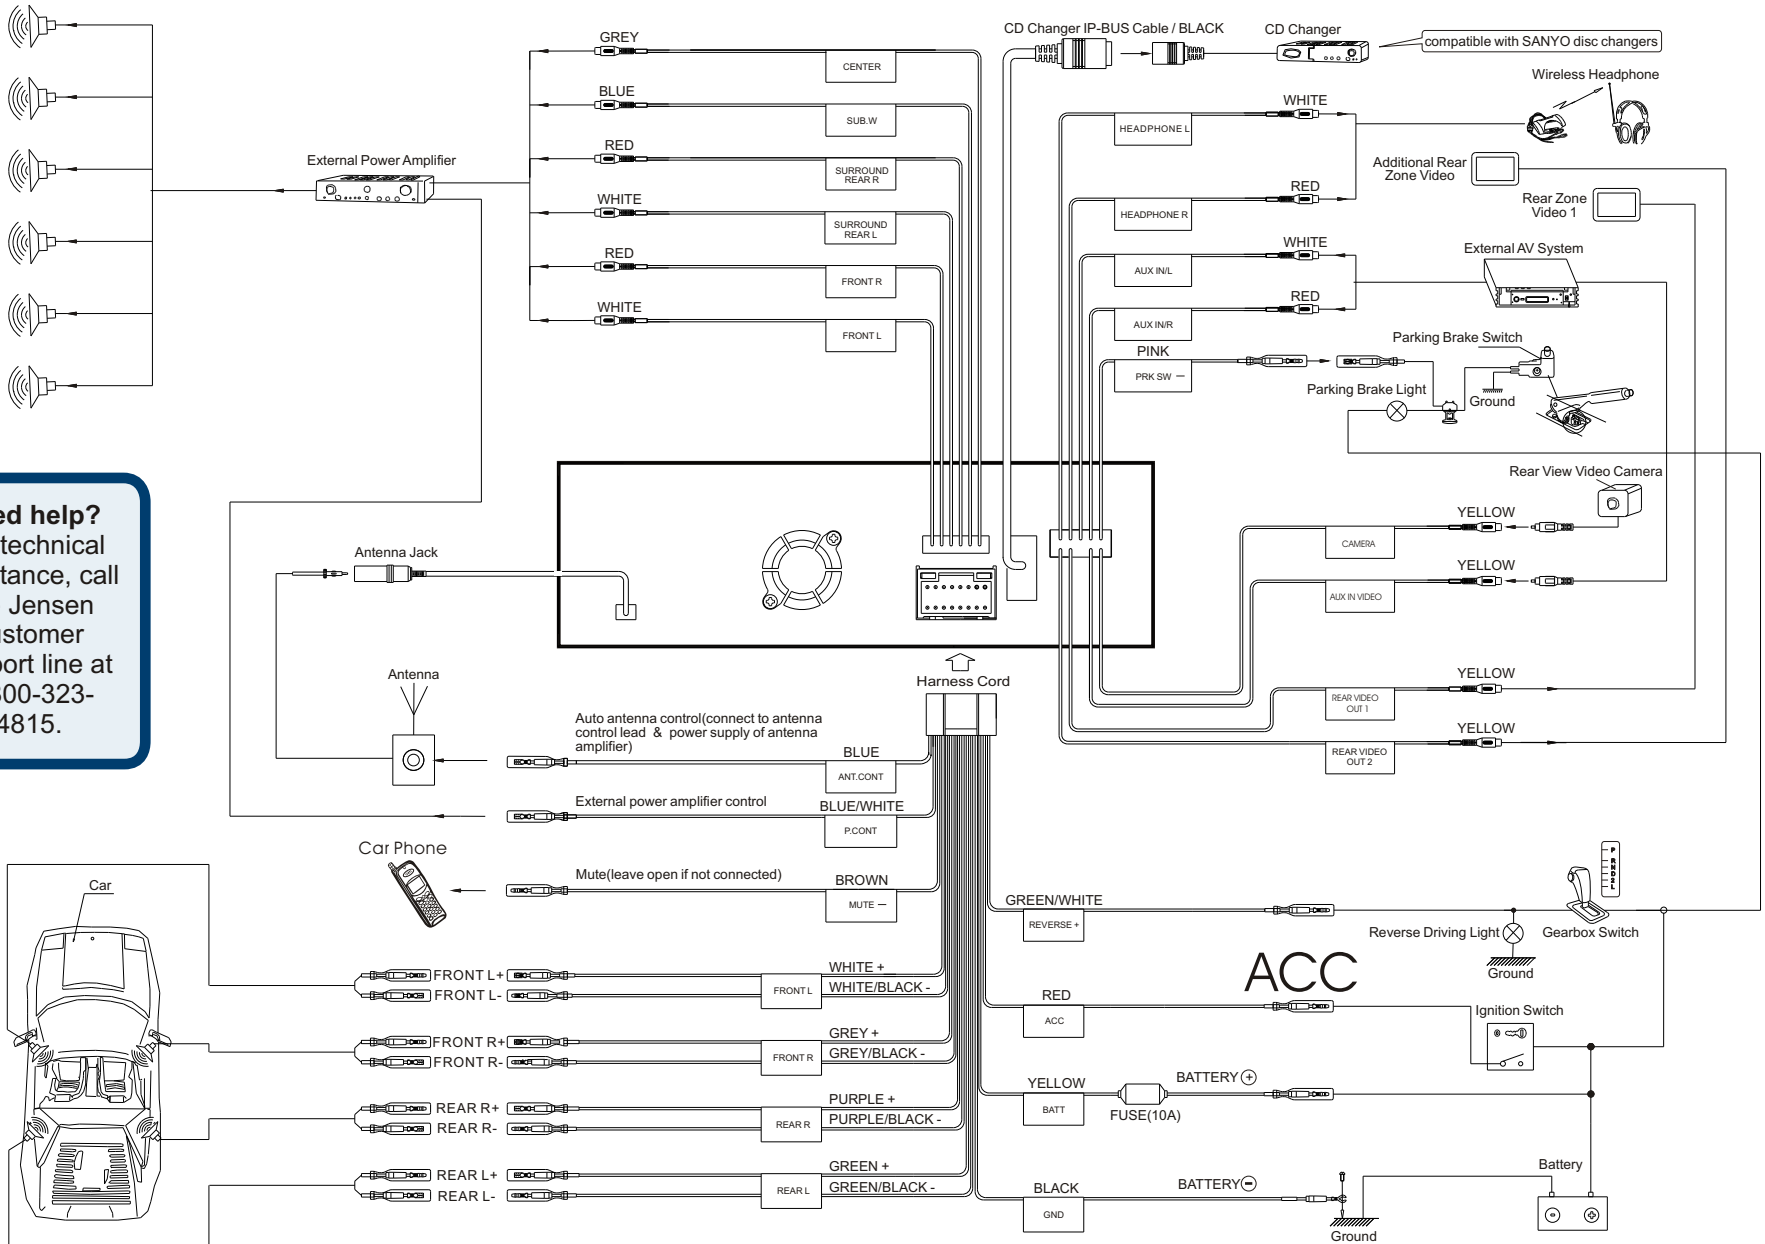

**IMPORTANT: Incorrect wiring connections can damage the unit. Follow the wiring instructions carefully, or have the installation handled by an experienced technician.**

**Need help?**  
For technical assistance, call the Jensen customer support line at 1-800-323-4815.